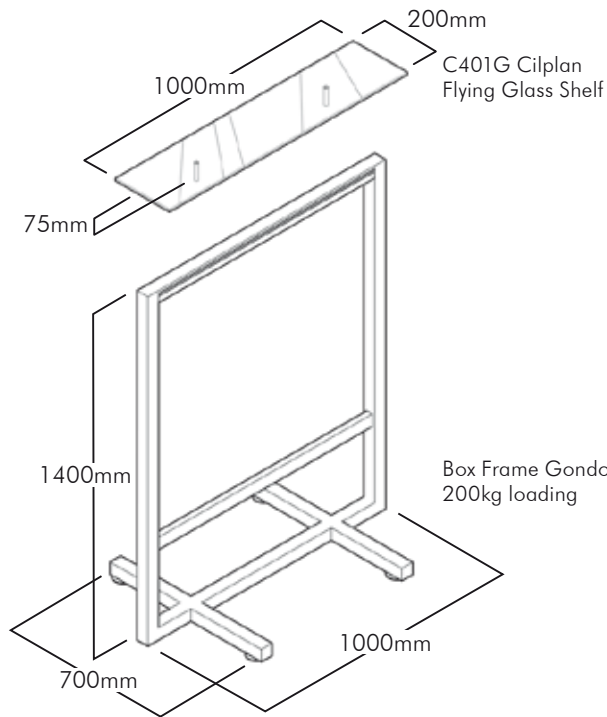

# Cilplan Free Standing Units

C406 End Merchandising Ear for Box Frame Gondola

C402 2-Way Gondola  
Comes complete with  
2no. C410 & 2no. C415  
80kg loading per gondola

C404 4-Way Garment Rail  
Comes complete with  
4no. C410 & 4no. C415  
160kg loading per gondola