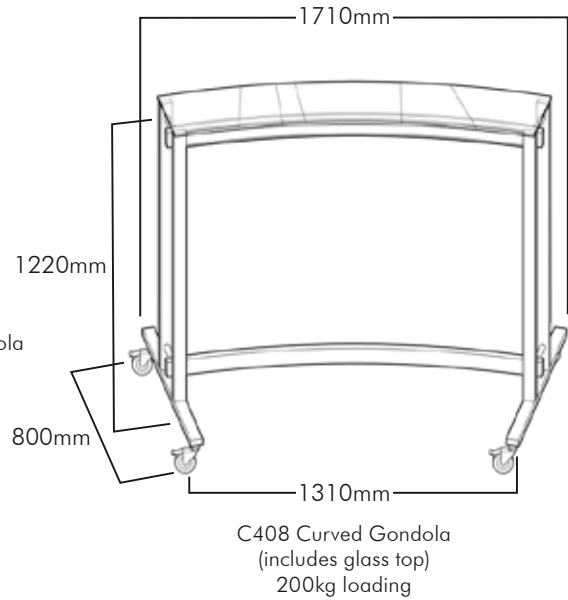

# Cilplan Free Standing Units

C406 End Merchandising Ear for Box Frame Gondola

C402 2-Way Gondola  
Comes complete with  
2no. C410 & 2no. C415  
80kg loading per gondola

C404 4-Way Garment Rail  
Comes complete with  
4no. C410 & 4no. C415  
160kg loading per gondola