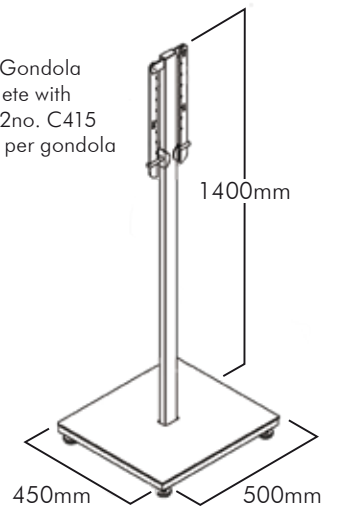

# Cilplan Free Standing Units

C406 End Merchandising Ear for Box Frame Gondola

C402 2-Way Gondola  
Comes complete with  
2no. C410 & 2no. C415  
80kg loading per gondola

C404 4-Way Garment Rail  
Comes complete with  
4no. C410 & 4no. C415  
160kg loading per gondola