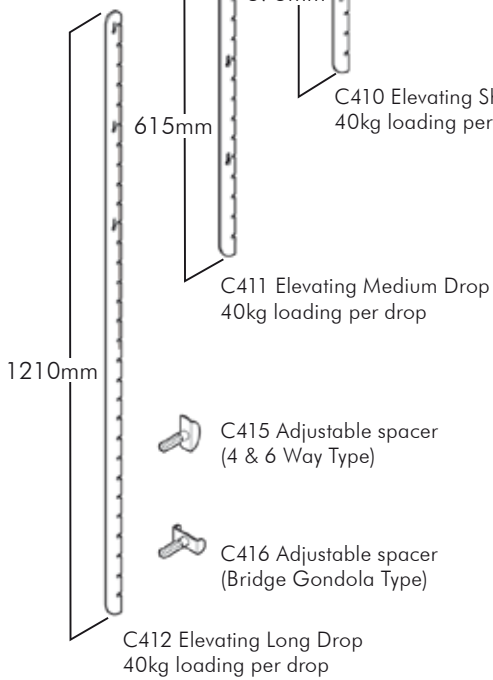

# Cilplan Free Standing Units

C406 End Merchandising Ear for Box Frame Gondola

C402 2-Way Gondola  
Comes complete with  
2no. C410 & 2no. C415  
80kg loading per gondola

C404 4-Way Garment Rail  
Comes complete with  
4no. C410 & 4no. C415  
160kg loading per gondola