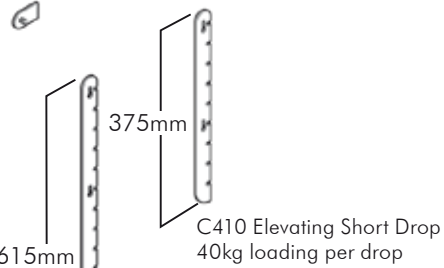

# Cilplan Free Standing Units

C406 End Merchandising Ear for Box Frame Gondola

C402 2-Way Gondola  
Comes complete with  
2no. C410 & 2no. C415  
80kg loading per gondola

C404 4-Way Garment Rail  
Comes complete with  
4no. C410 & 4no. C415  
160kg loading per gondola