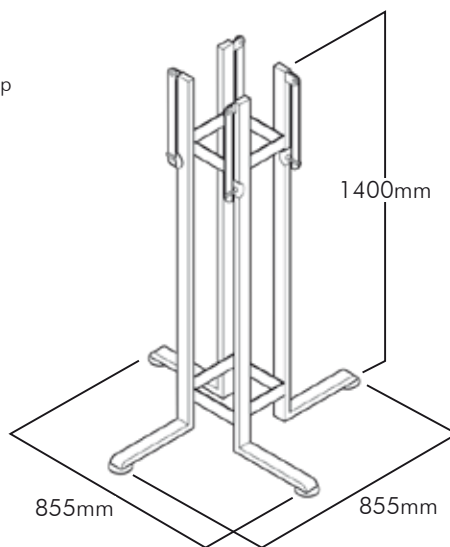

# Cilplan Free Standing Units

C406 End Merchandising Ear for Box Frame Gondola

C402 2-Way Gondola  
Comes complete with  
2no. C410 & 2no. C415  
80kg loading per gondola

C404 4-Way Garment Rail  
Comes complete with  
4no. C410 & 4no. C415  
160kg loading per gondola