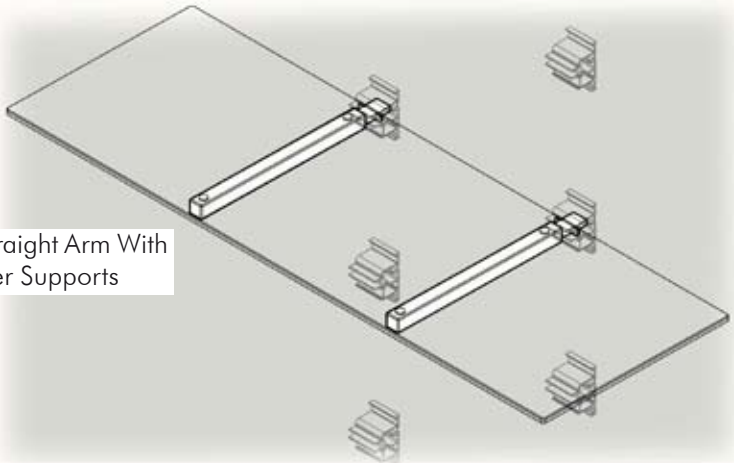

Adash Hangrails & Shelves

AD002 Hangrail
30kg Loading Per Arm

AD007 600mm Steel Shelf
30kg Loading Per Arm

AD006 Square Straight Arm With
Glass Shelf Rubber Supports

L600 Glass Shelf (1150mm x 400mm x 10mm)
30kgs Loading Per Self

L610 Laminated MDF Shelf (1150mm x 400mm x 19mm)
30kgs Loading Per Self

Note:
Individual loading capacity shown for shelving components should be considered in conjunction with those of the Sockets & Arms that support them.