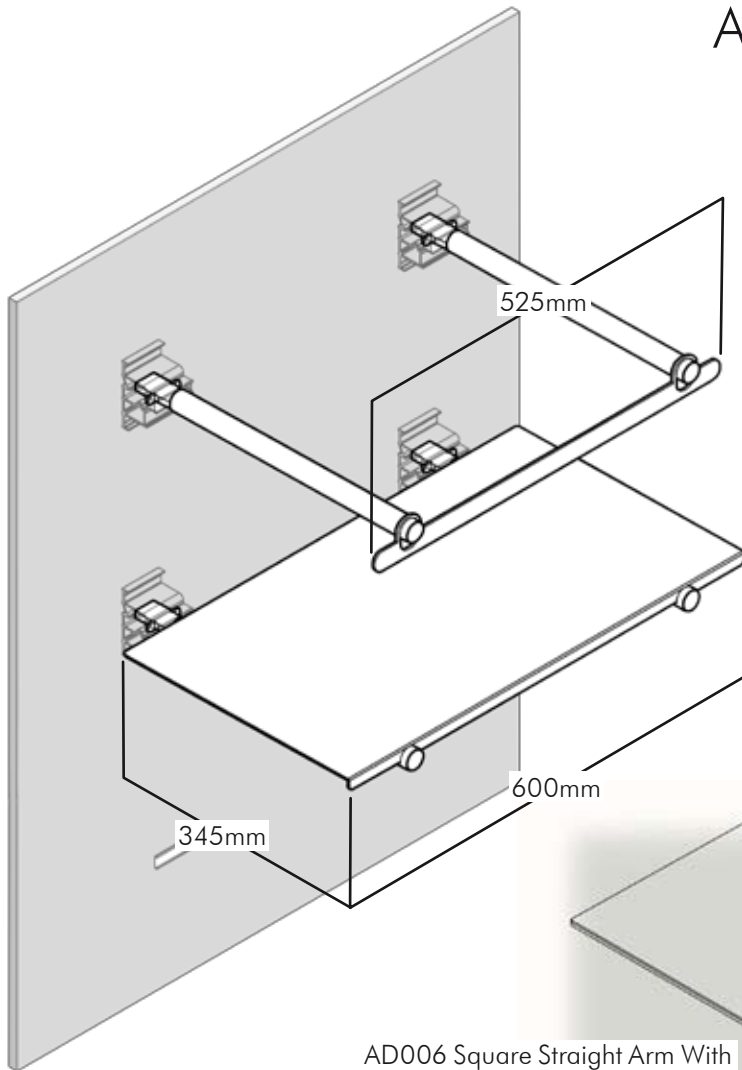

Adash Hangrails & Shelves

AD002 Hangrail
30kg Loading Per Arm

AD007 600mm Steel Shelf
30kg Loading Per Arm

AD006 Square Straight Arm With
Glass Shelf Rubber Supports

L600 Glass Shelf (1150mm x 400mm x 10mm)
30kgs Loading Per Self

L610 Laminated MDF Shelf (1150mm x 400mm x 19mm)
30kgs Loading Per Self

Note:
Individual loading capacity shown for shelving components should be considered in conjunction with those of the Sockets & Arms that support them.