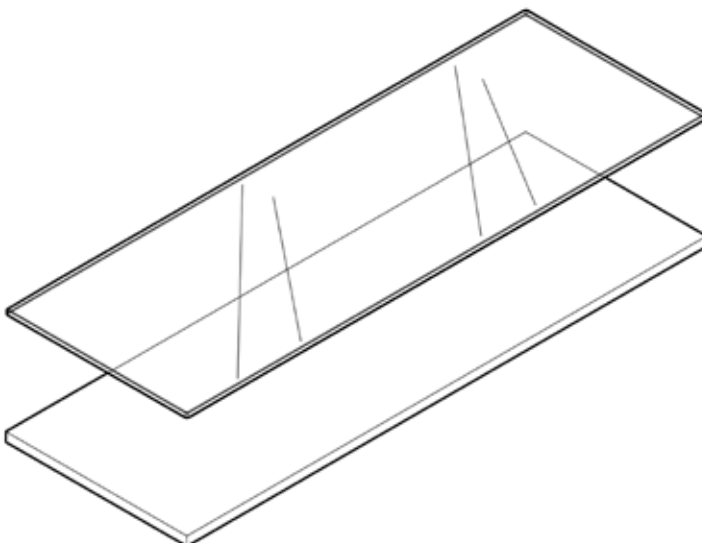

Adash Hangrails & Shelves

AD002 Hangrail
30kg Loading Per Arm

AD007 600mm Steel Shelf
30kg Loading Per Arm

AD006 Square Straight Arm With
Glass Shelf Rubber Supports

L600 Glass Shelf (1150mm x 400mm x 10mm)
30kgs Loading Per Self

L610 Laminated MDF Shelf (1150mm x 400mm x 19mm)
30kgs Loading Per Self

Note:
Individual loading capacity shown for shelving components should be considered in conjunction with those of the Sockets & Arms that support them.