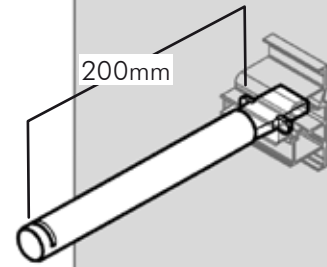

Adash Socket & Arms

AD001 PUC Socket

AD005 Single Shoe Acrylic Display
(250mm x 125mm x 8mm)
5kg Loading Per Shelf

AD003 Short Straight Arm
20kg Loading Per Arm

AD001 Long Straight Arm
20kg Loading Per Arm

AD006 Square Straight Arm
20kg Loading Per Arm