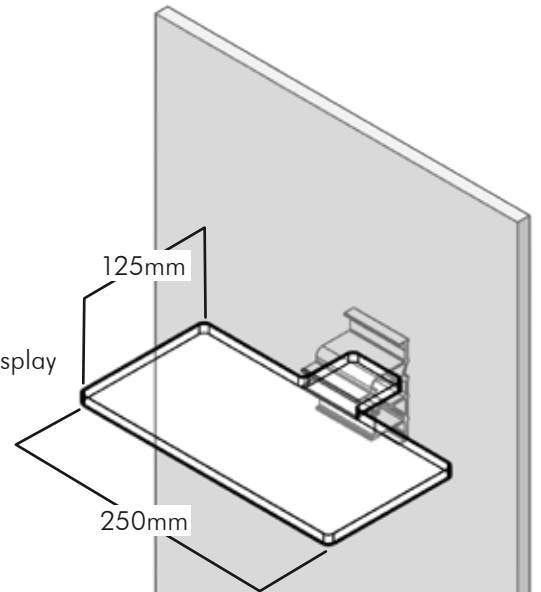

Adash Socket & Arms

AD001 PUC Socket

AD005 Single Shoe Acrylic Display
(250mm x 125mm x 8mm)
5kg Loading Per Shelf

AD003 Short Straight Arm
20kg Loading Per Arm

AD001 Long Straight Arm
20kg Loading Per Arm

AD006 Square Straight Arm
20kg Loading Per Arm