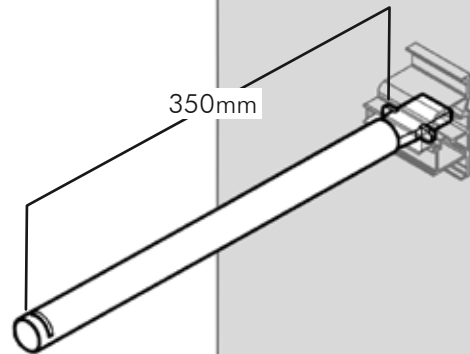

Adash Socket & Arms

AD001 PUC Socket

AD005 Single Shoe Acrylic Display
(250mm x 125mm x 8mm)
5kg Loading Per Shelf

AD003 Short Straight Arm
20kg Loading Per Arm

AD001 Long Straight Arm
20kg Loading Per Arm

AD006 Square Straight Arm
20kg Loading Per Arm