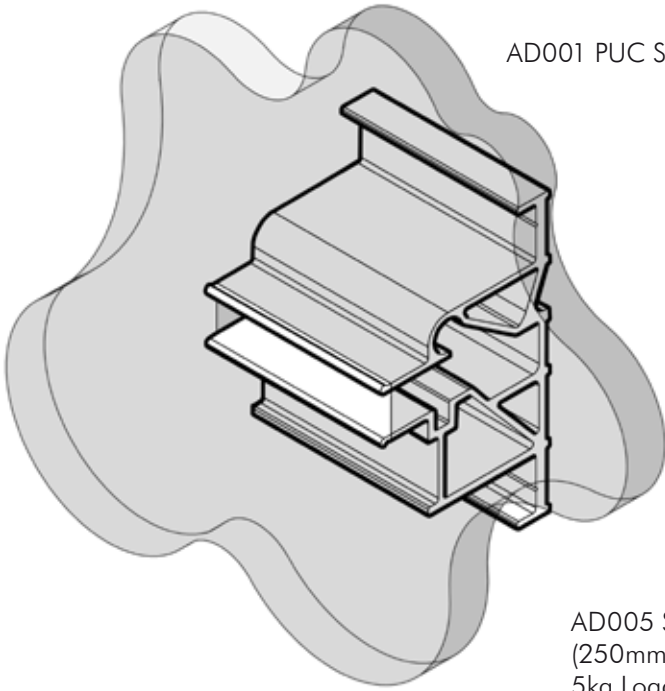

Adash Socket & Arms

AD001 PUC Socket

AD005 Single Shoe Acrylic Display
(250mm x 125mm x 8mm)
5kg Loading Per Shelf

AD003 Short Straight Arm
20kg Loading Per Arm

AD001 Long Straight Arm
20kg Loading Per Arm

AD006 Square Straight Arm
20kg Loading Per Arm